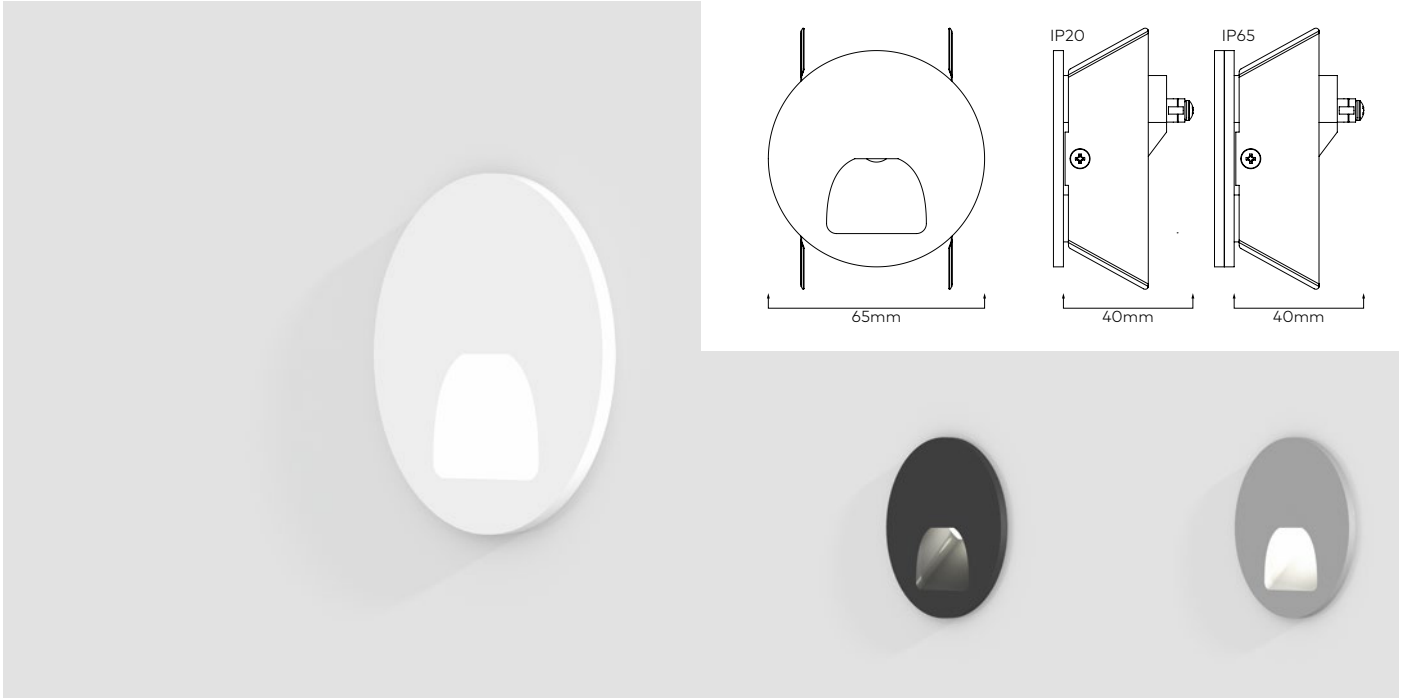

# Wall Recessed Round Wide

## Features

- Energy saving
- Full intensity from switch on
- Wide range of LED CCTs
- Low operating temperature
- Mains AC input

## Luminaire Specification

<b>Depth</b>	40mm
<b>Bezel</b>	Ø65mm
<b>Hole cut-out</b>	Ø56 Ø63 when using supplied fixing tube in solid walls
<b>Input supply</b>	220-240VAC
<b>Luminaire material</b>	Aluminium with textured powder coat finish.
<b>IP Rating</b>	IP20 & IP65 options

## LED Specification

<b>LED</b>	4W Mains - Traic dimmable
<b>CCT</b>	2700°K, 3000°K, 4000°K