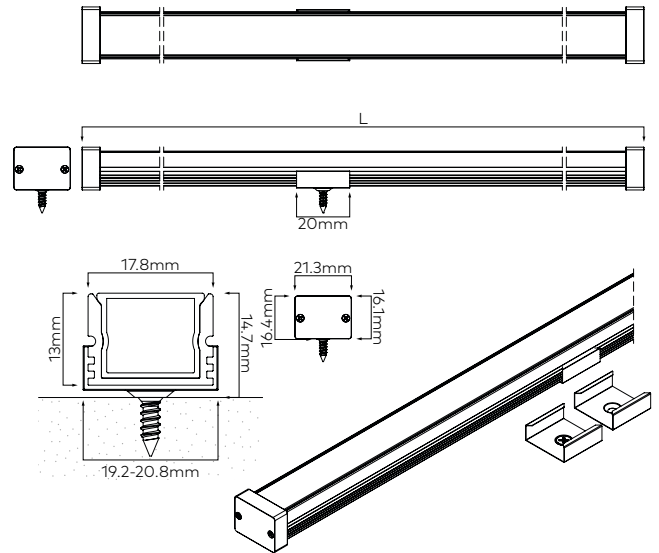

Ridge Box 18x13mm IP65

Features

- Energy saving
- Full intensity from switch on
- Wide range of LED CCTs and LED types
- Tunable white, RGB(W) and warm dim option
- Easy connection with standard wire tails or plug and socket
- Each length supplied with end caps and fixing clips
- Long life L70 50,000 hrs based on LM-80 & TM-21 applicable test data
- 5 Year warranty

Specification

Dimensions	Profile : 18x13mm End Cap : 21.3x16.1mm
Length	100cm & 200cm (custom lengths to order max. 2.5m)
Luminaire material	Aluminium
Diffuser	Frosted
IP Rating	IP65
Driver	Remote 24V constant voltage
CCT	2400°K, 2700°K, 3000°K, 4000°K, 6000°K
CRI	>80Ra and >90Ra options
Binning	3 Step MacAdam ellipse

Ordering Information example 6518136.1A27244.2500

Model	Finish	LED CRI	LED CCT	LED Type	Length	
6518136. 18x13mm	1 White	B CRI >80	24 2400°K	282 4.8W HD - 240/m - 418lm	.1000 1000mm	
	2 Black	C CRI >90	27 2700°K	285 7.68W HD - 240/m - 668lm	.2000 2000mm	
	5 Aluminium			30 3000°K	284 9.6W HD - 240/m - 835lm	.2500 2500mm
				40 4000°K	286 14.4W HD - 240/m - 1253lm	.XXXX Custom length in mm
				60 6000°K	288 19.2W - 240/m - 1670lm	