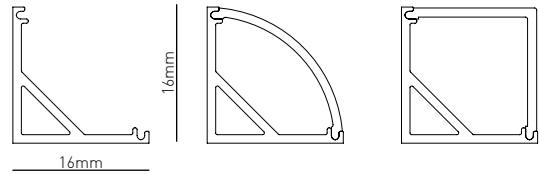

Cove Curved 16x16mm

Features

- Energy saving
- Full intensity from switch on
- Wide range of LED CCTs and LED types
- Tunable white option
- Easy connection with standard wire tails or plug and socket
- Each length supplied with end caps and fixing clips
- Long life L70 50,000 hrs based on LM-80 & TM-21 applicable test data
- 5 Year warranty

Specification

Dimensions	16x16mm
Length	100cm & 200cm (custom lengths to order max. 2.5m)
Luminaire material	Aluminium
IP Rating	IP20
Driver	Remote 24V constant voltage
CCT	2400°K, 2700°K, 3000°K, 4000°K, 6000°K

Ordering Information example 661616:1A27244.2500

Model	Diffuser	Finish	LED CCT	LED Type	Length
661616 16x16mm	1. Round	1 White	CRI < 80Ra	282 4.8W HD - 240/m - 418lm	.1000 1000mm
			A60 6000°K	285 7.68W HD - 240/m - 668lm	.2000 2000mm
			CRI > 80Ra	284 9.6W HD - 240/m - 835lm	.2500 2500mm
	4. Square	2 Black	B24 2400°K	286 14.4W HD - 240/m - 1253lm	
			B27 2700°K	288 19.2W - 240/m - 1670lm	
			B30 3000°K		
	X. No diffuser	5 Aluminium	B40 4000°K		
			CRI > 90Ra		
			C27 2700°K		
				C30 3000°K	