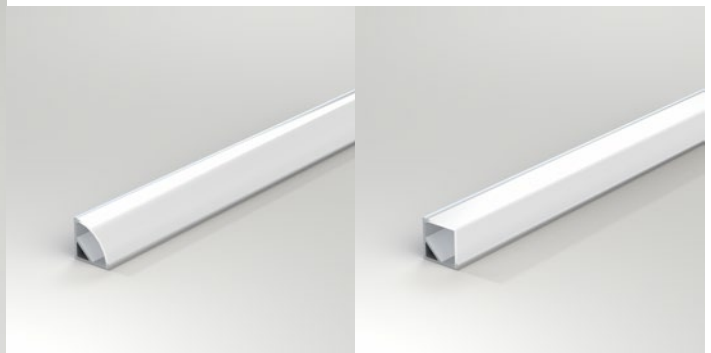

Cove Curved 16x16mm

Features

- Energy saving
- Full intensity from switch on
- Wide range of LED CCTs and LED types
- Tunable white option
- Easy connection with standard wire tails or plug and socket
- Each length supplied with end caps and fixing clips
- Long life L70 50,000 hrs based on LM-80 & TM-21 applicable test data
- 5 Year warranty

Specification

Dimensions	16x16mm
Length	100cm & 200cm (custom lengths to order max. 2.5m)
Luminaire material	Aluminium
IP Rating	IP20
Driver	Remote 24V constant voltage
CCT	2400°K, 2700°K, 3000°K, 4000°K, 6000°K

Ordering Information example 661616:1A27244.2500

Model	Diffuser	Finish	LED CCT	LED Type	Length
661616 16x16mm	1. Round	1 White	CRI < 80Ra	282 4.8W HD - 240/m - 418lm	.1000 1000mm
			A60 6000°K	285 7.68W HD - 240/m - 668lm	.2000 2000mm
			CRI > 80Ra	284 9.6W HD - 240/m - 835lm	.2500 2500mm
	4. Square	2 Black	B24 2400°K	286 14.4W HD - 240/m - 1253lm	
			B27 2700°K	288 19.2W - 240/m - 1670lm	
			B30 3000°K		
	X. No diffuser	5 Aluminium	B40 4000°K		
			CRI > 90Ra		
			C27 2700°K		
				C30 3000°K	