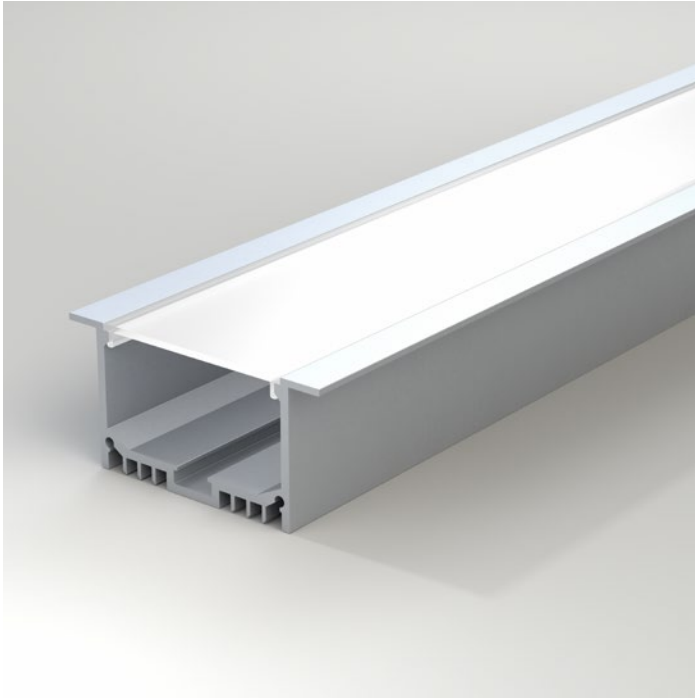

Weiss Large 65x32mm

Features

- Energy saving
- Full intensity from switch on
- Wide range of LED CCTs and LED types
- Tunable white option
- Easy connection with standard wire tails or plug and socket
- Each length supplied with end caps and fixing clips
- Long life L70 50,000 hrs based on LM-80 & TM-21 applicable test data
- 5 Year warranty

Specification

Dimensions	65x32mm
Length	100cm & 200cm (custom lengths to order max. 2.5m)
Luminaire material	Aluminium
IP Rating	IP20
Driver	Remote 24V constant voltage
CCT	2400°K, 2700°K, 3000°K, 4000°K, 6000°K

Ordering Information example 6765326.1A27244.2500

Model	Finish	LED CCT	LED Type	Length
6765326. 65x32mm with frosted diffuser	1 White	CRI < 80Ra	284 9.6W HD - 240/m - 835lm	.1000 1000mm
		A60 6000°K	286 14.4W HD - 240/m - 1253lm	.2000 2000mm
	2 Black	CRI > 80Ra	278 19.2W - 240/m - 1670lm	.2500 2500mm
		B24 2400°K	299 28.8W - 360/m - 2506lm	
	5 Aluminium	B27 2700°K	248 38.4W - 480/m - 3341lm	
		B30 3000°K	744 38.4W - 120/m - 3648lm	
		B40 4000°K	778 76.8W - 240/m - 7296lm	
		CRI > 90Ra	844 28.4W - 120/m - 2587lm	
		C27 2700°K	888 57.6W - 220/m - 5645lm	
		C30 3000°K		