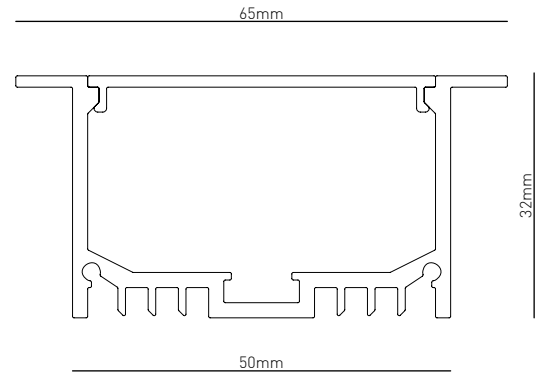

Weiss Large 65x32mm

Features

- Energy saving
- Full intensity from switch on
- Wide range of LED CCTs and LED types
- Tunable white option
- Easy connection with standard wire tails or plug and socket
- Each length supplied with end caps and fixing clips
- Long life L70 50,000 hrs based on LM-80 & TM-21 applicable test data
- 5 Year warranty

Specification

Dimensions	65x32mm
Length	100cm & 200cm (custom lengths to order max. 2.5m)
Luminaire material	Aluminium
IP Rating	IP20
Driver	Remote 24V constant voltage
CCT	2400°K, 2700°K, 3000°K, 4000°K, 6000°K

Ordering Information example 6765326.1A27244.2500

Model	Finish	LED CCT	LED Type	Length
6765326. 65x32mm with frosted diffuser	1 White	CRI < 80Ra	284 9.6W HD - 240/m - 835lm	.1000 1000mm
		A60 6000°K	286 14.4W HD - 240/m - 1253lm	.2000 2000mm
	2 Black	CRI > 80Ra	278 19.2W - 240/m - 1670lm	.2500 2500mm
		B24 2400°K	299 28.8W - 360/m - 2506lm	
	5 Aluminium	B27 2700°K	248 38.4W - 480/m - 3341lm	
		B30 3000°K	744 38.4W - 120/m - 3648lm	
		B40 4000°K	778 76.8W - 240/m - 7296lm	
		CRI > 90Ra	844 28.4W - 120/m - 2587lm	
		C27 2700°K	888 57.6W - 220/m - 5645lm	
		C30 3000°K		