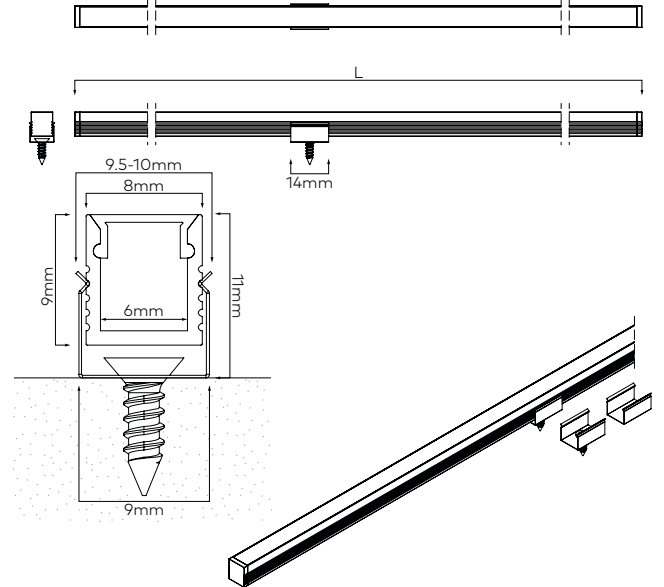

# Ridge Nano 8x9mm

## Features

- Energy saving
- Full intensity from switch on
- Wide range of LED CCTs and LED types
- Warm Dim option
- Easy connection with standard wire tails or plug and socket
- Each length supplied with end caps and fixings
- Long life L70 50,000 hrs based on LM-80 & TM-21 applicable test data
- 5 Year warranty

## Specification

<b>Dimensions</b>	8x9mm
<b>Length</b>	100cm & 200cm (custom lengths to order max. 2.5m)
<b>Luminaire material</b>	Aluminium
<b>Diffuser</b>	Frosted
<b>IP Rating</b>	IP20
<b>Driver</b>	Remote 24V constant voltage
<b>LED</b>	Type 2216, 300 LEDs/m
<b>CCT</b>	2400°K, 2700°K, 3000°K, 4000°K, 6000°K
<b>CRI</b>	>90Ra
<b>Binning</b>	3 Step MacAdam ellipse

## Ordering Information example 6908096.1C27694.2500

Model	Finish	LED CCT	LED Type	Length
6908096. 8x9mm	1 White	C24 2400°K	692 4.8W HD - 300/m - 420lm	.1000 1000mm
		C27 2700°K	695 7.68W HD - 300/m - 670lm	.2000 2000mm
	5 Aluminium	C30 3000°K	694 9.6W HD - 300/m - 840lm	.2500 2500mm
		C40 4000°K		.XXXX Custom length in mm
		C60 6000°K		