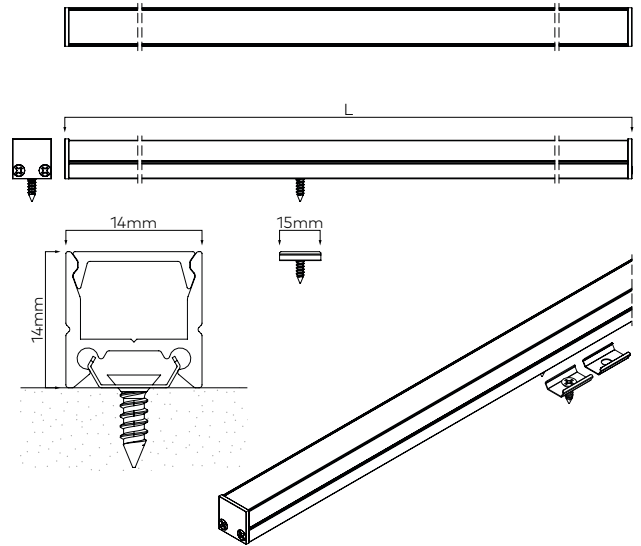

White Line 14x14mm

Features

- Energy saving
- Full intensity from switch on
- Wide range of LED CCTs and LED types
- Warm Dim option
- Easy connection with standard wire tails or plug and socket
- Each length supplied with end caps and fixings
- Long life L70 50,000 hrs based on LM-80 & TM-21 applicable test data
- 5 Year warranty

Specification

| | |
|---------------------------|---|
| Dimensions | 14x14mm |
| Length | 100cm & 200cm (custom lengths to order max. 2.5m) |
| Luminaire material | Aluminium |
| Diffuser | Frosted |
| IP Rating | IP20 |
| Driver | Remote 24V constant voltage |
| CCT | 2400°K, 2700°K, 3000°K, 4000°K, 6000°K |
| CRI | >90Ra |
| Binning | 3 Step MacAdam ellipse |

Ordering Information example 6914146.1C27692.2500

| Model | Finish | LED CCT | LED Type | Length |
|--|-------------|------------|-------------------------------|---------------------------|
| 6914146. 14x14mm with frosted diffuser | 1 White | C24 2400°K | 692 4.8W HD - 300/m - 420lm | .1000 1000mm |
| | 2 Black | C27 2700°K | 695 7.68W HD - 300/m - 670lm | .2000 2000mm |
| | 5 Aluminium | C30 3000°K | 694 9.6W HD - 300/m - 840lm | .2500 2500mm |
| | | C40 4000°K | 696 14.4W HD - 300/m - 1260lm | .XXXX Custom length in mm |
| | | C60 6000°K | | |
| | | | | |