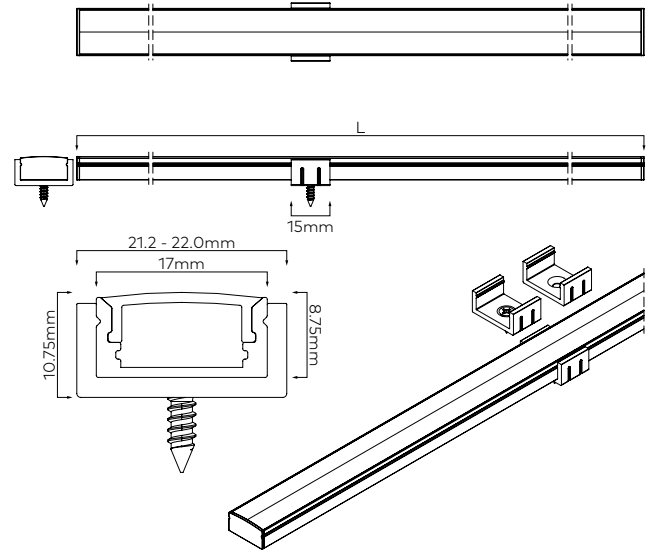

Ridge Flat 17x8mm

Features

- Energy saving
- Full intensity from switch on
- Wide range of LED CCTs and LED types
- Tunable white and RGB/RGBW options
- Easy connection with standard wire tails or plug and socket
- Each length supplied with end caps and fixings
- Long life L70 50,000 hrs based on LM-80 & TM-21 applicable test data
- 5 Year warranty

Specification

Dimensions	17x8mm
Length	100cm & 200cm (custom lengths to order max. 2.5m)
Luminaire material	Aluminium
Diffuser	Frosted
IP Rating	IP20
Driver	Remote 24V constant voltage
CCT	2300°K, 2700°K, 3000°K, 4000°K, 6000°K
Binning	3 Step MacAdam ellipse

Ordering Information example 6917086.1A27244.2500

Model	Finish	LED CCT	LED Type	Length
6917086. 17x8mm with frosted diffuser	1 White	CRI < 80Ra	282 4.8W HD - 240/m - 418lm	.1000 1000mm
		A60 6000°K	285 7.68W HD - 240/m - 668lm	.2000 2000mm
		CRI > 80Ra	284 9.6W HD - 240/m - 835lm	.2500 2500mm
	2 Black	B23 2300°K	286 14.4W HD - 240/m - 1253lm	
		B27 2700°K	288 19.2W - 240/m - 1670lm	
		B30 3000°K		
		B40 4000°K		
		CRI > 90Ra		
		C27 2700°K		
	5 Aluminium	C30 3000°K		