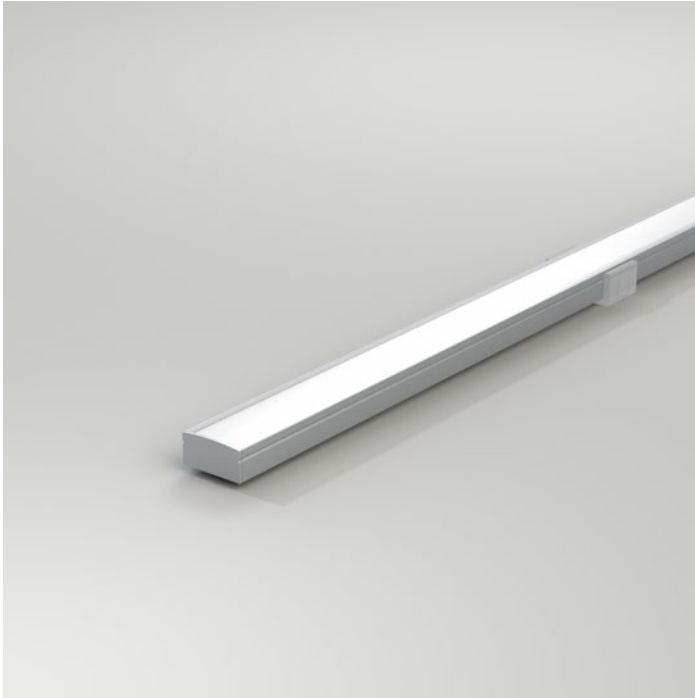

Ridge Flat 17x8mm

Features

- Energy saving
- Full intensity from switch on
- Wide range of LED CCTs and LED types
- Tunable white and RGB/RGBW options
- Easy connection with standard wire tails or plug and socket
- Each length supplied with end caps and fixings
- Long life L70 50,000 hrs based on LM-80 & TM-21 applicable test data
- 5 Year warranty

Specification

Dimensions	17x8mm
Length	100cm & 200cm (custom lengths to order max. 2.5m)
Luminaire material	Aluminium
Diffuser	Frosted
IP Rating	IP20
Driver	Remote 24V constant voltage
CCT	2300°K, 2700°K, 3000°K, 4000°K, 6000°K
Binning	3 Step MacAdam ellipse

Ordering Information example 6917086.1A27244.2500

Model	Finish	LED CCT	LED Type	Length
6917086. 17x8mm with frosted diffuser	1 White	CRI < 80Ra	282 4.8W HD - 240/m - 418lm	.1000 1000mm
		A60 6000°K	285 7.68W HD - 240/m - 668lm	.2000 2000mm
		CRI > 80Ra	284 9.6W HD - 240/m - 835lm	.2500 2500mm
	2 Black	B23 2300°K	286 14.4W HD - 240/m - 1253lm	
		B27 2700°K	288 19.2W - 240/m - 1670lm	
		B30 3000°K		
		B40 4000°K		
		CRI > 90Ra		
		C27 2700°K		
	5 Aluminium	C30 3000°K		